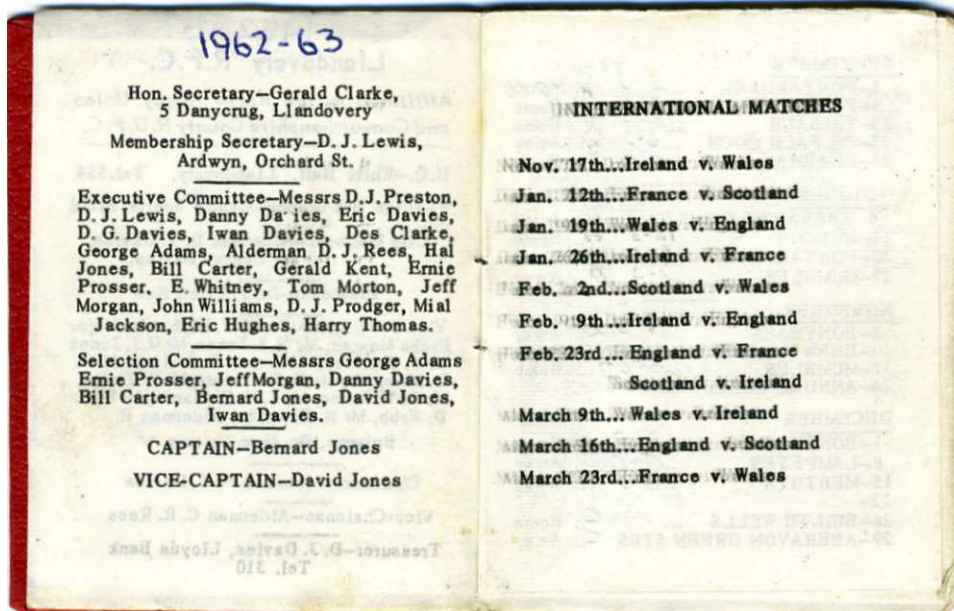

Llandoverly RFC Fixture Card 1962/63

Courtesy George Adams