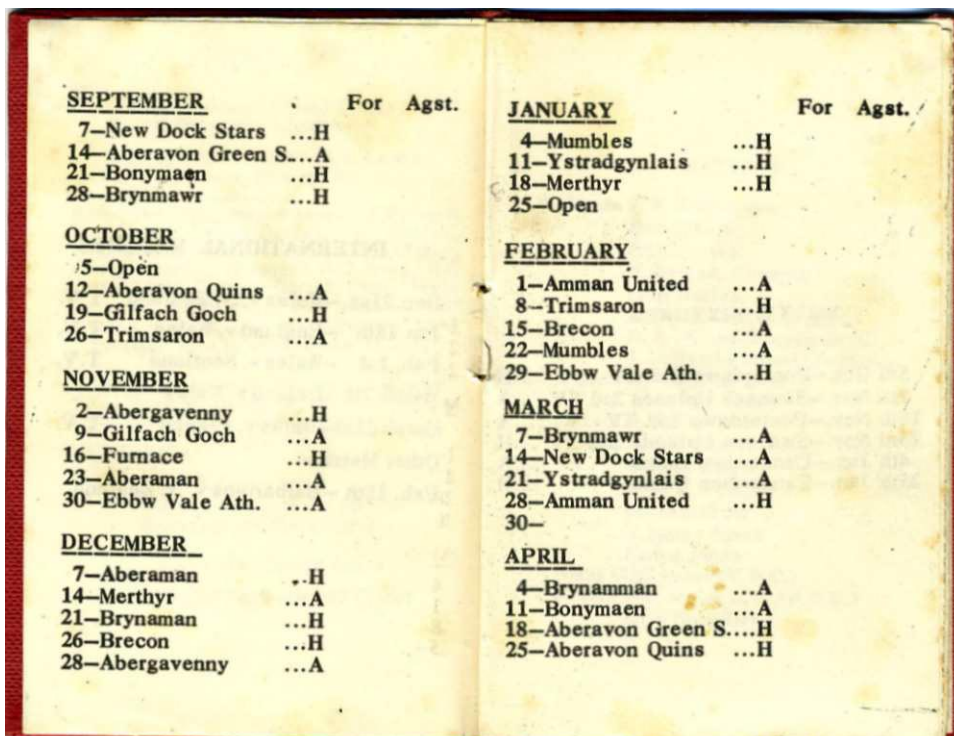

Llandoverly RFC Fixture Card 1963/64

Courtesy George Adams