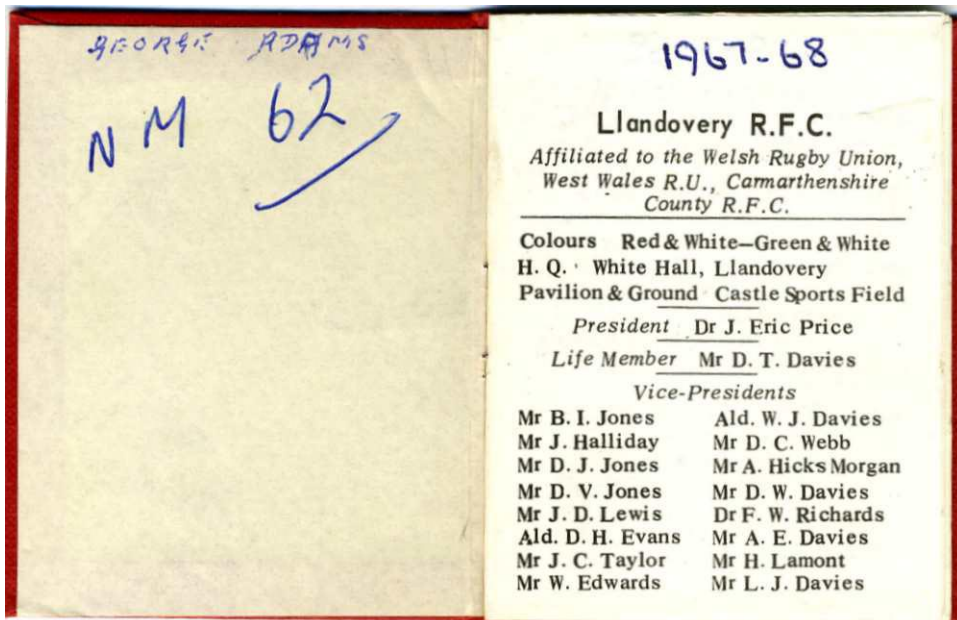

Llandoverly RFC Fixture Card 1967/68

Courtesy George Adams

GEORGE ADAMS

N M 62

1967-68

Llandoverly R.F.C.

*Affiliated to the Welsh Rugby Union,
West Wales R.U., Carmarthenshire
County R.F.C.*

Colours Red & White—Green & White
H. Q. White Hall, Llandoverly
Pavilion & Ground Castle Sports Field